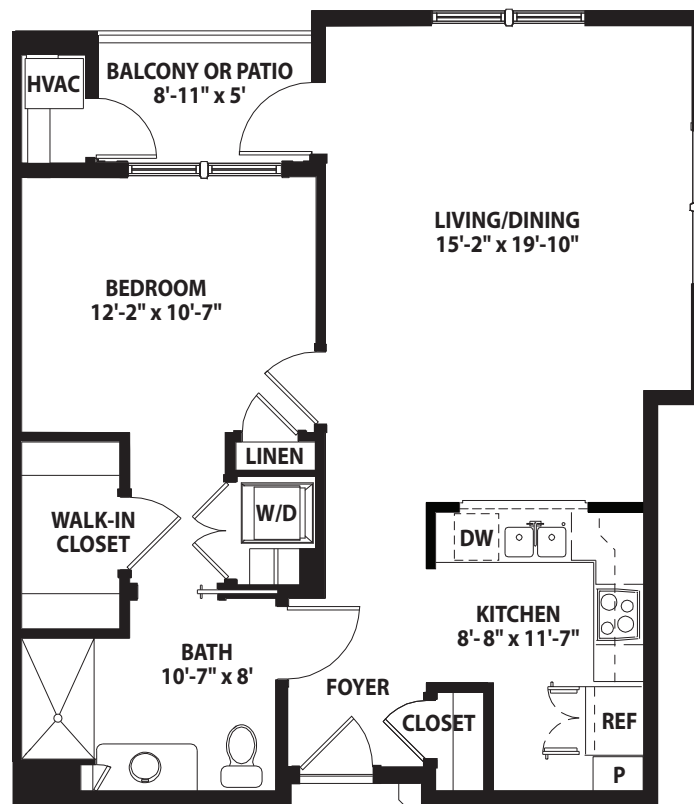

ASTER GOLF TOWER ■

ONE-BEDROOM, ONE-BATH
832 SQ. FT. + BALCONY OR PATIO

Actual dimensions may vary. Floor plans subject to change.

GreenFields

GENEVA

A Friendship Senior Options Community