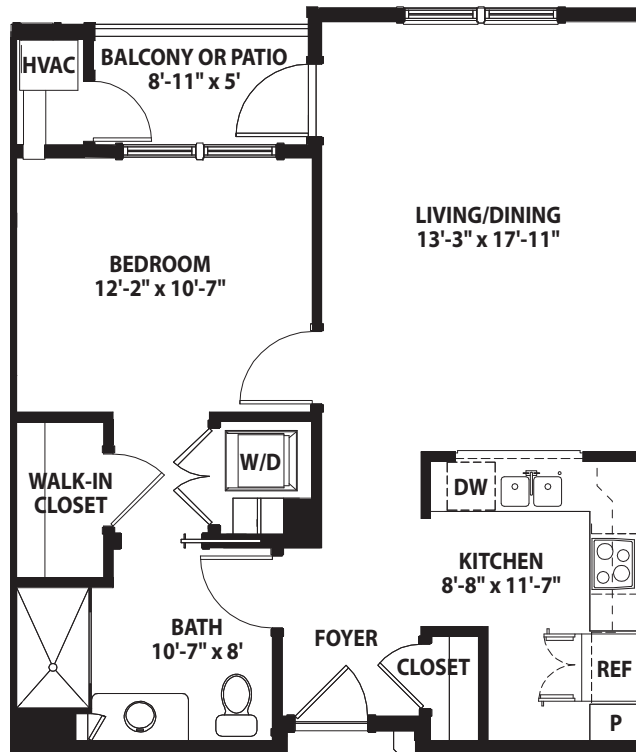

# ASTER ■

ONE-BEDROOM, ONE-BATH  
747 SQ. FT. + BALCONY OR PATIO

Actual dimensions may vary. Floor plans subject to change.

  
**GreenFields**

GENEVA

A Friendship Senior Options Community