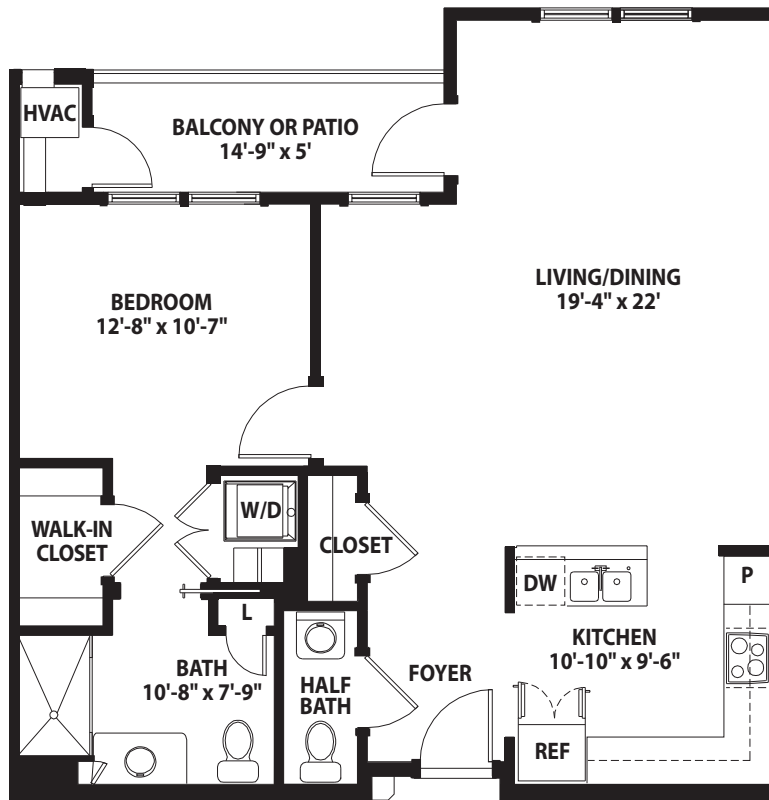

BLUEBELL BAY

ONE-BEDROOM, ONE-AND-ONE-HALF-BATH
918 SQ. FT. + BALCONY OR PATIO

Actual dimensions may vary. Floor plans subject to change.

GreenFields

GENEVA

A Friendship Senior Options Community