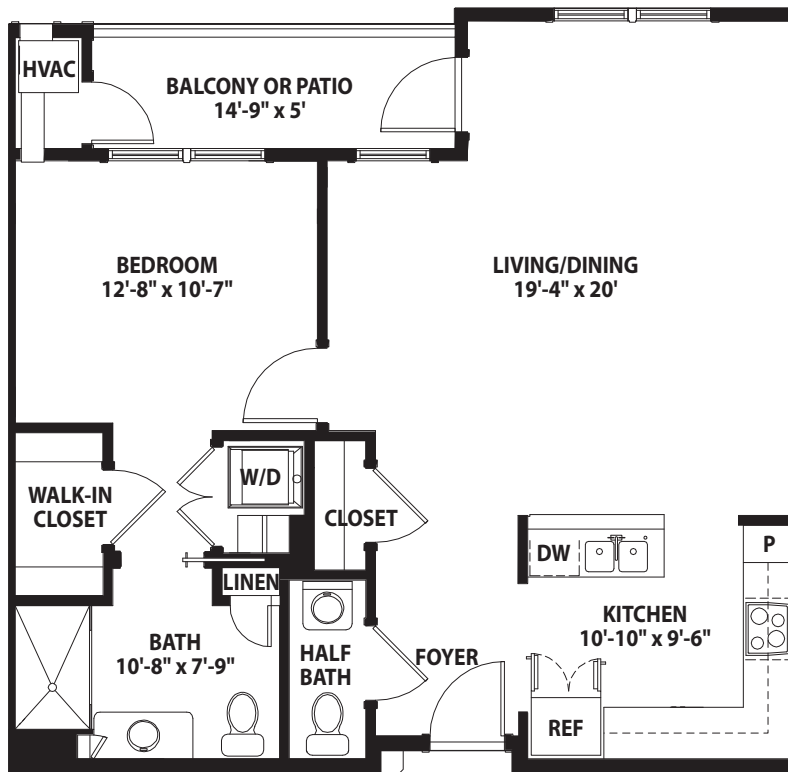

BLUEBELL

ONE-BEDROOM, ONE-AND-ONE-HALF-BATH
890 SQ. FT. + BALCONY OR PATIO

Actual dimensions may vary. Floor plans subject to change.

GreenFields

GENEVA

A Friendship Senior Options Community