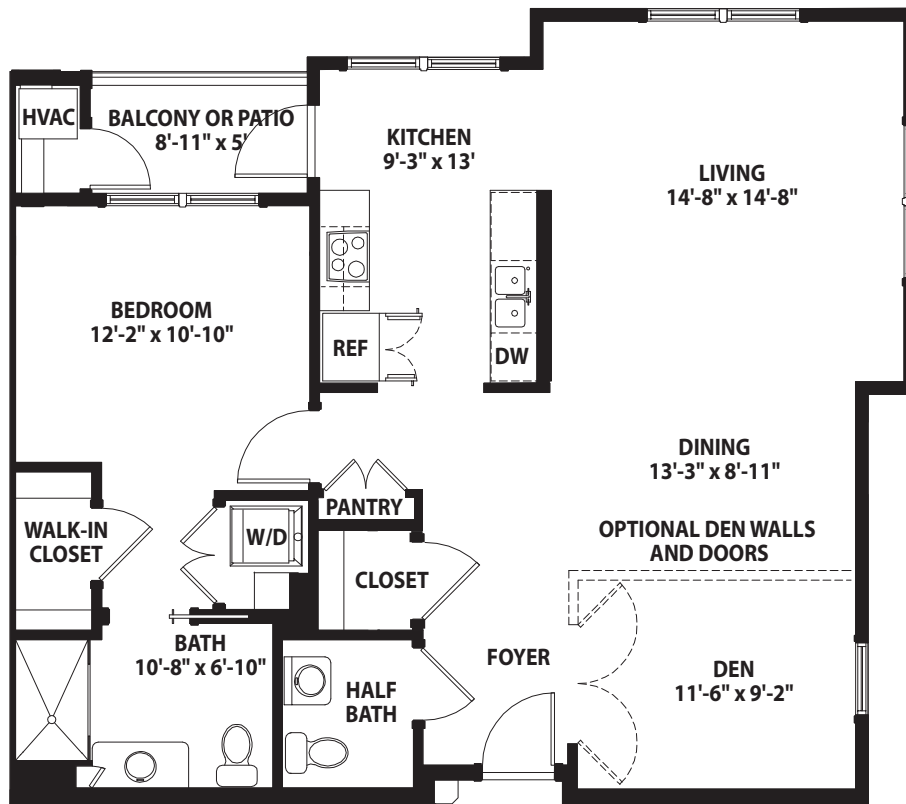

# CLOVER GOLF TOWER

ONE-BEDROOM, ONE-AND-ONE-HALF-BATH AND DEN  
1,094 SQ. FT. + BALCONY OR PATIO

Actual dimensions may vary. Floor plans subject to change.

  
**GreenFields**

GENEVA

A Friendship Senior Options Community