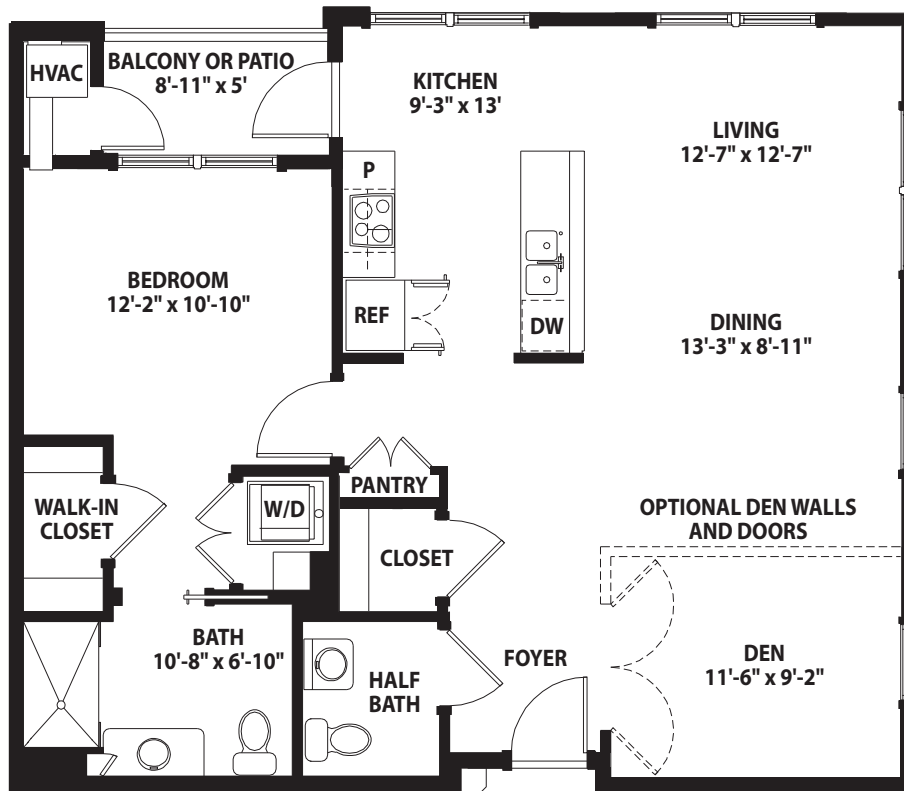

CLOVER

ONE-BEDROOM, ONE-AND-ONE-HALF-BATH AND DEN
1,034 SQ. FT. + BALCONY OR PATIO

Actual dimensions may vary. Floor plans subject to change.

GreenFields

GENEVA

A Friendship Senior Options Community