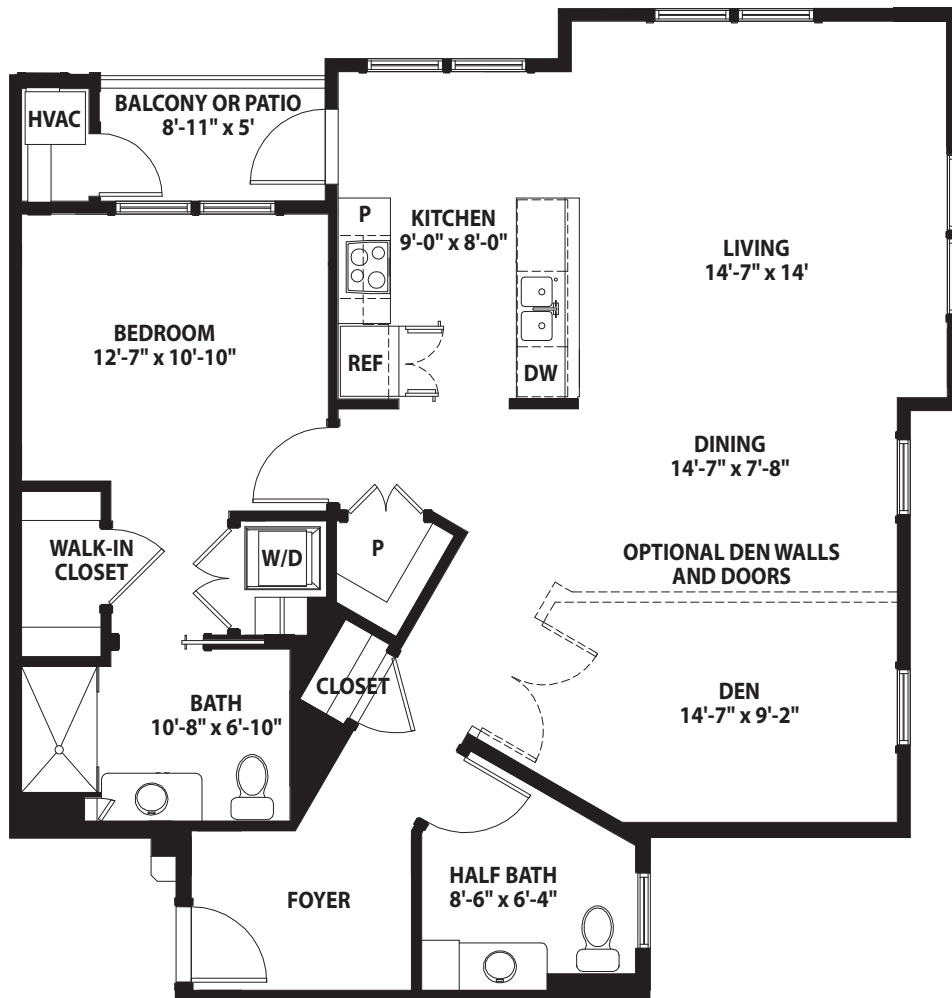

CONEFLOWER BAY ■

ONE-BEDROOM, ONE-AND-ONE-HALF-BATH AND DEN
1,227 SQ. FT. + BALCONY OR PATIO

Actual dimensions may vary. Floor plans subject to change.

GENEVA

A Friendship Senior Options Community