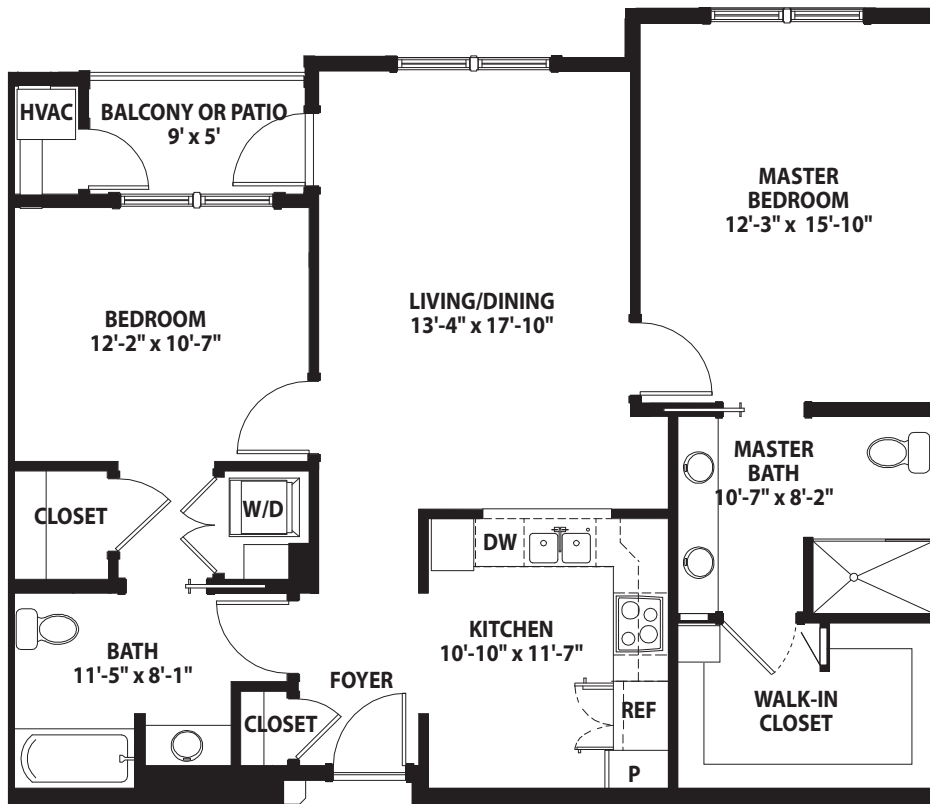

# ELDERBERRY BAY

TWO-BEDROOM, TWO-BATH  
1,155 SQ. FT. + BALCONY OR PATIO

Actual dimensions may vary. Floor plans subject to change.

  
**GreenFields**

GENEVA

A Friendship Senior Options Community