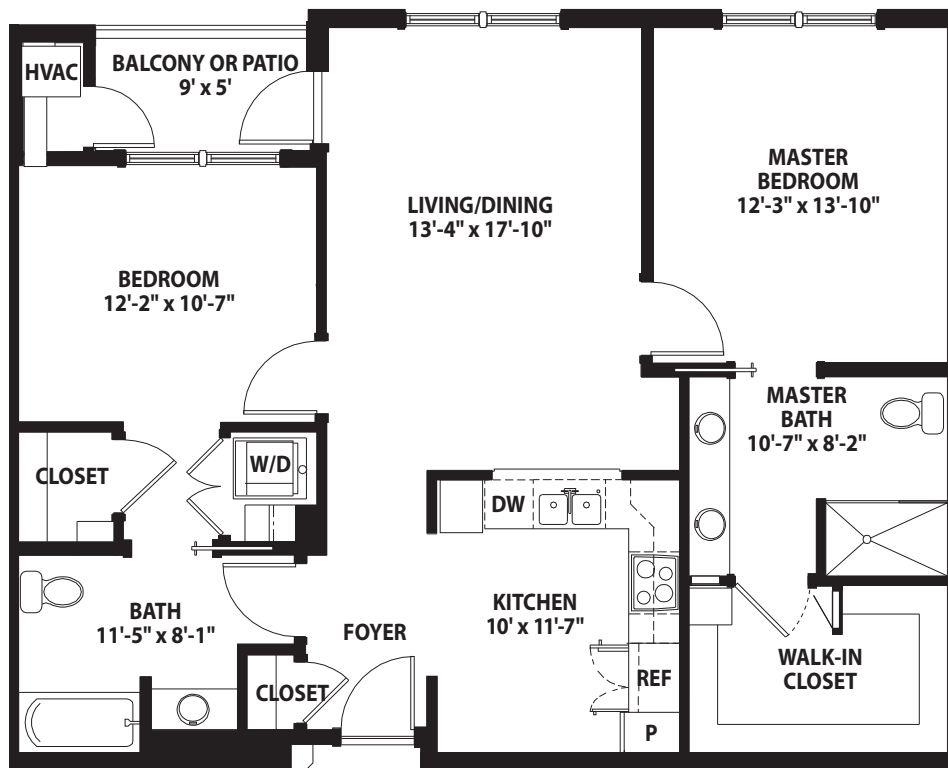

ELDERBERRY

TWO-BEDROOM, TWO-BATH
1,129 SQ. FT. + BALCONY OR PATIO

Actual dimensions may vary. Floor plans subject to change.

GreenFields

GENEVA

A Friendship Senior Options Community