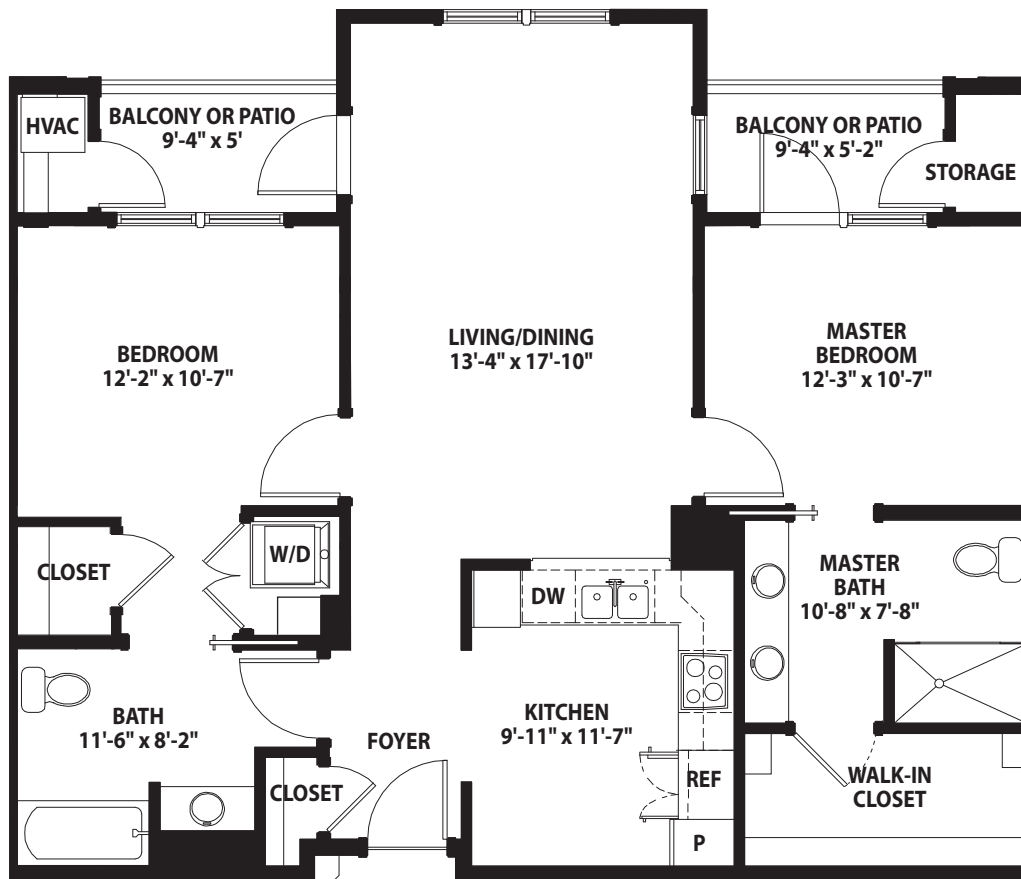

FOXGLOVE

TWO-BEDROOM, TWO-BATH
1,087 SQ. FT. + BALCONY OR PATIO

Actual dimensions may vary. Floor plans subject to change.

GreenFields

GENEVA

A Friendship Senior Options Community