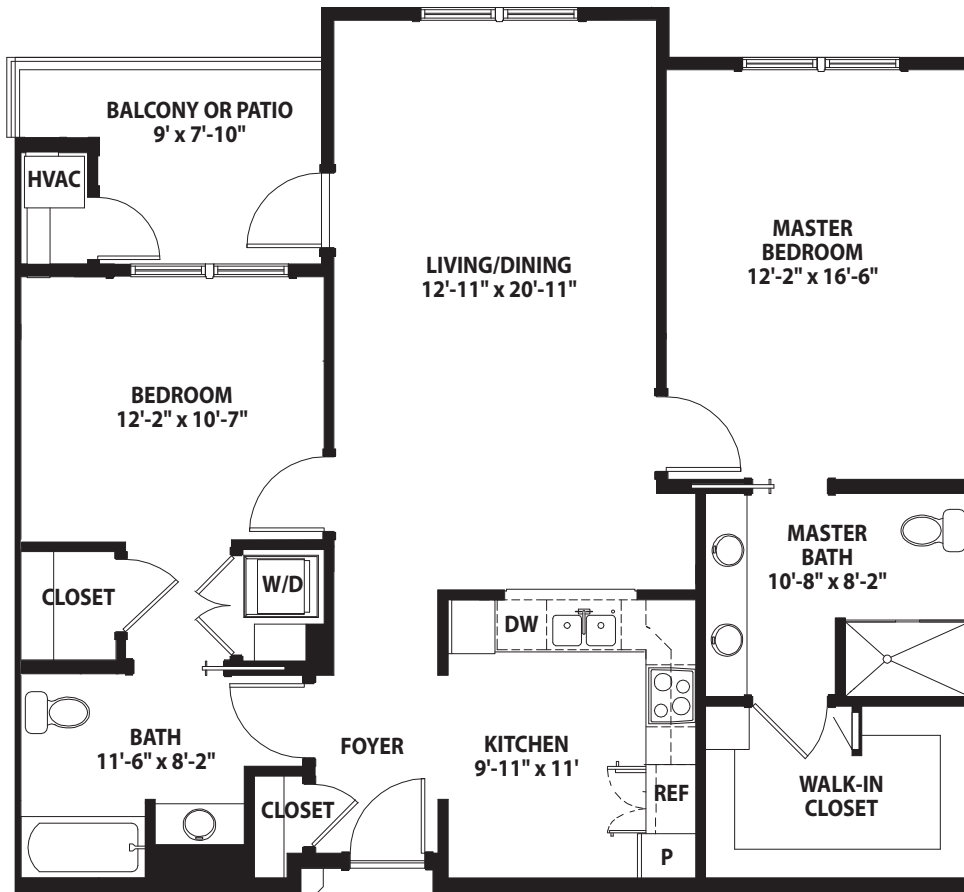

GOLDENROD BAY

TWO-BEDROOM, TWO-BATH
1,227 SQ. FT. + BALCONY OR PATIO

Actual dimensions may vary. Floor plans subject to change.

GreenFields

GENEVA

A Friendship Senior Options Community