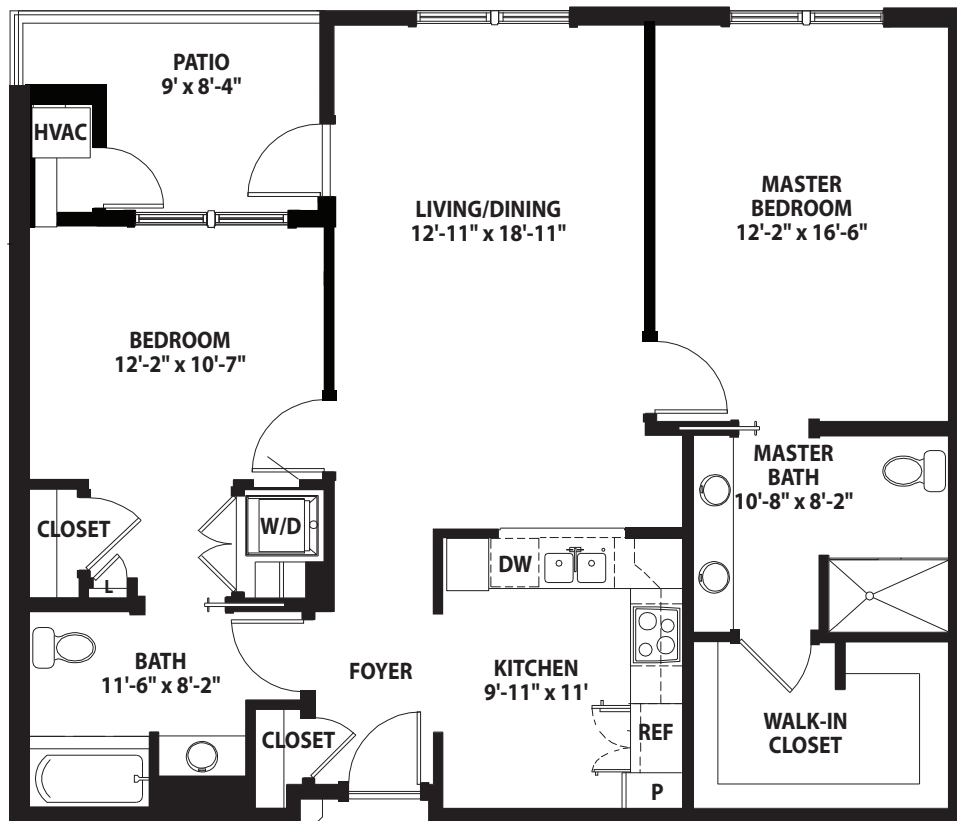

# GOLDENROD

TWO-BEDROOM, TWO-BATH  
1,200 SQ. FT. + BALCONY OR PATIO

Actual dimensions may vary. Floor plans subject to change.

  
**GreenFields**

GENEVA

A Friendship Senior Options Community