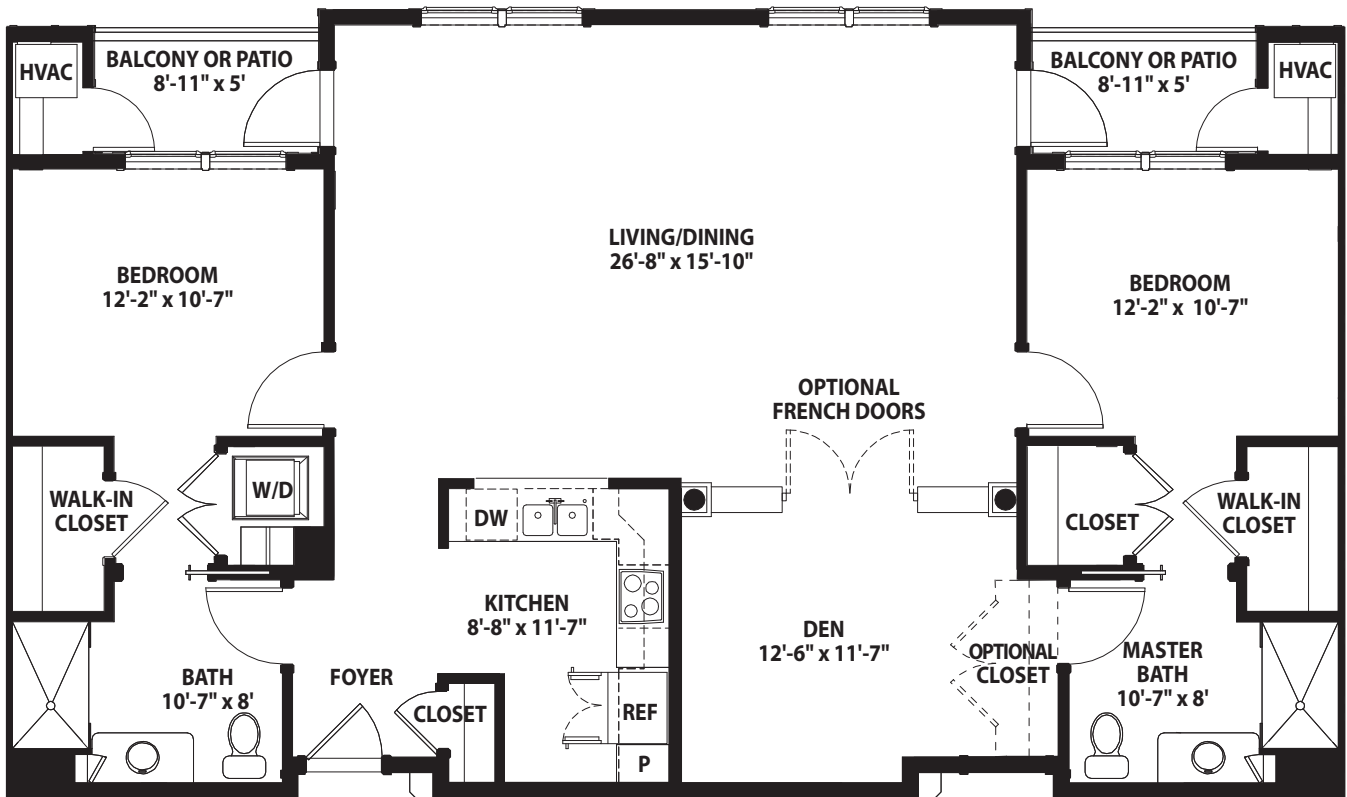

HEATHER

TWO-BEDROOM, TWO-BATH AND DEN
1,493 SQ. FT. + BALCONY OR PATIO

Actual dimensions may vary. Floor plans subject to change.

GreenFields

GENEVA

A Friendship Senior Options Community