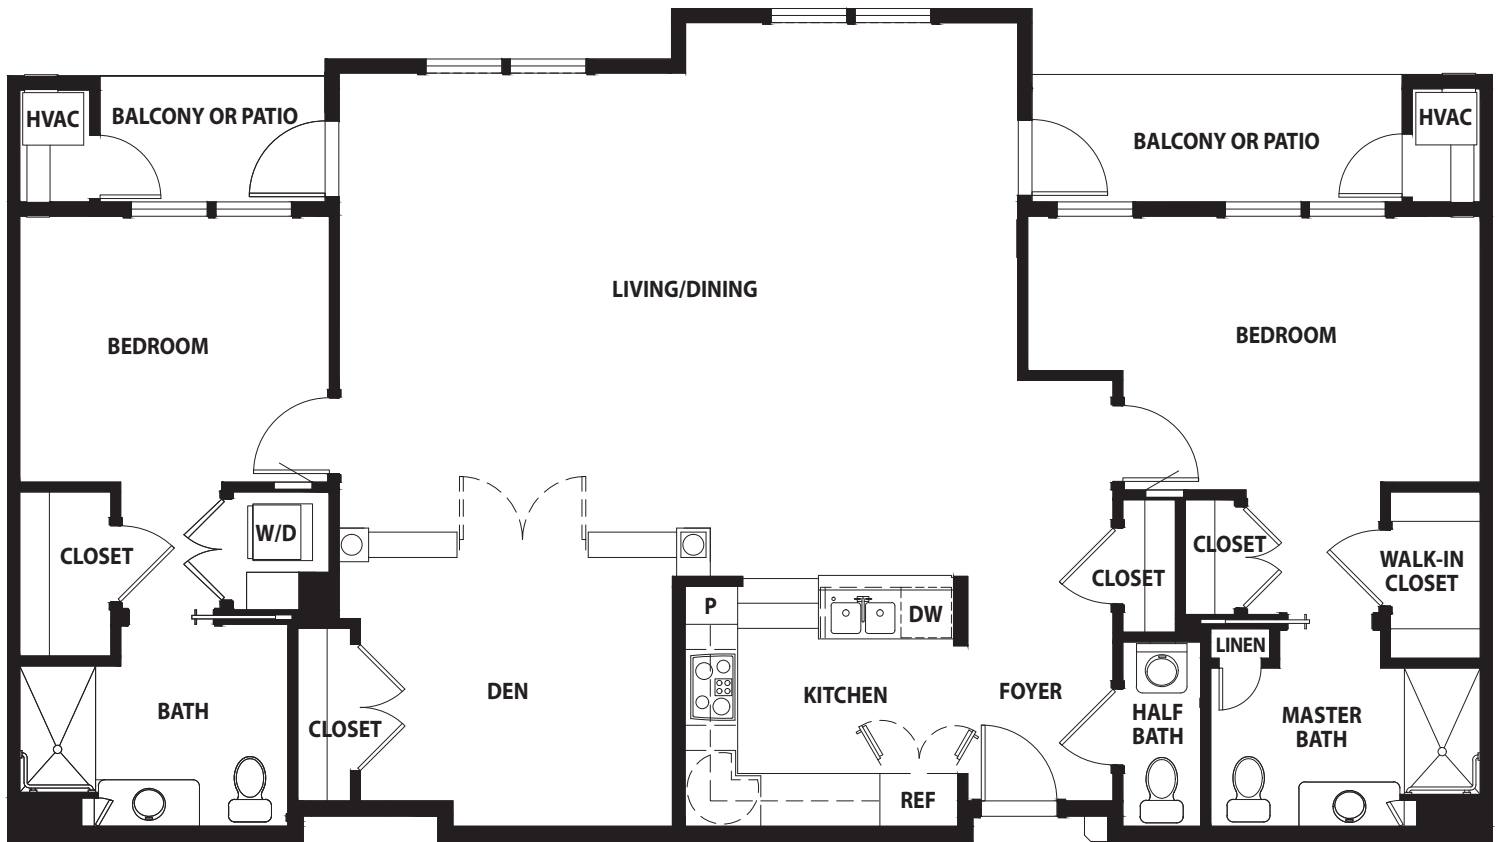

JASMINE BAY

TWO-BEDROOM, TWO-AND-ONE-HALF-BATH AND DEN
1,665 SQ. FT. + BALCONY OR PATIO

Actual dimensions may vary. Floor plans subject to change.

GENEVA

A Friendship Senior Options Community