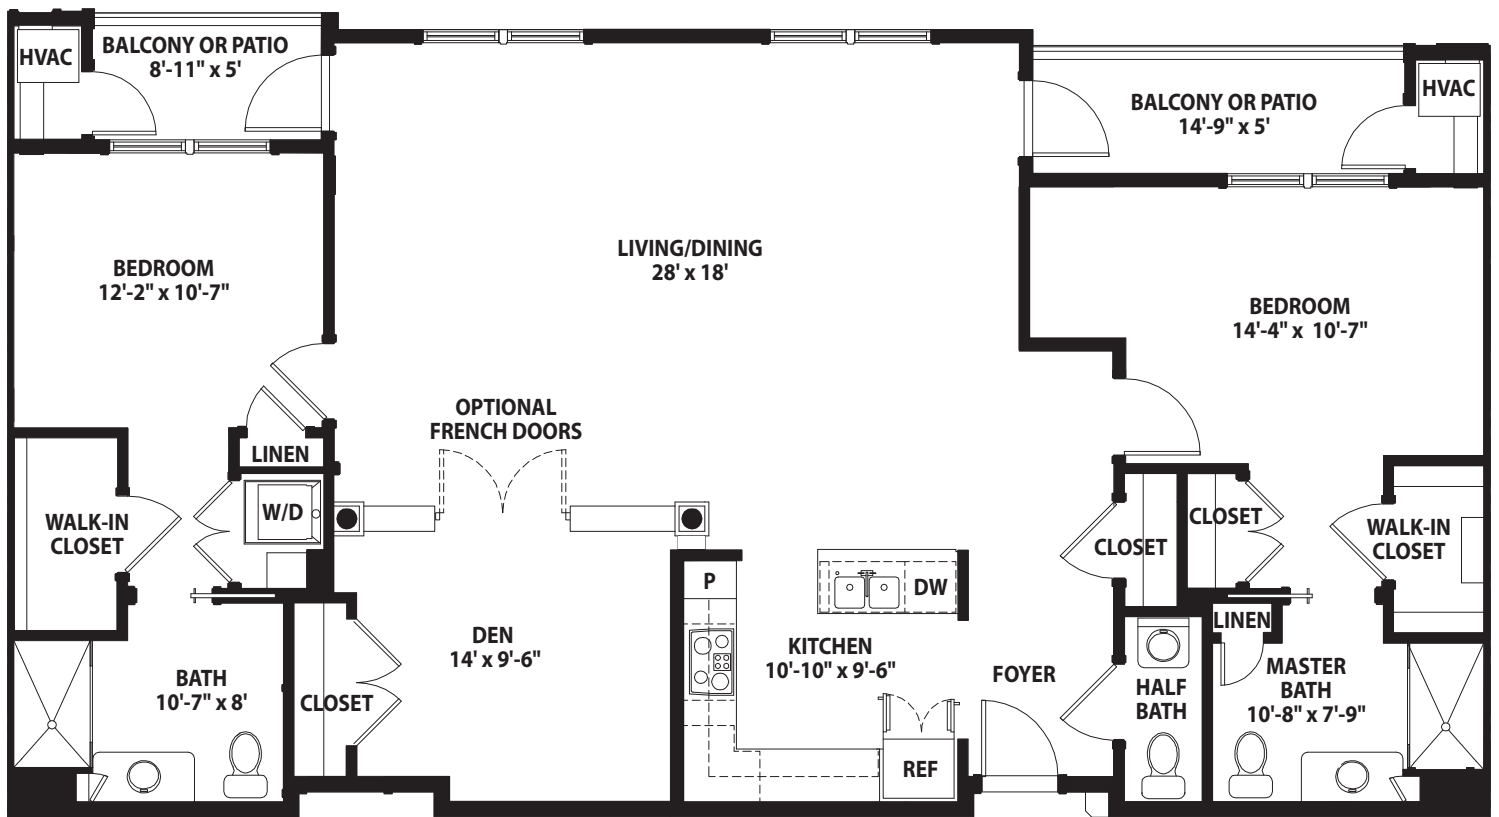

JASMINE ■

TWO-BEDROOM, TWO-AND-ONE-HALF-BATH AND DEN
1,653 SQ. FT. + BALCONY OR PATIO

Actual dimensions may vary. Floor plans subject to change.

GreenFields

GENEVA

A Friendship Senior Options Community