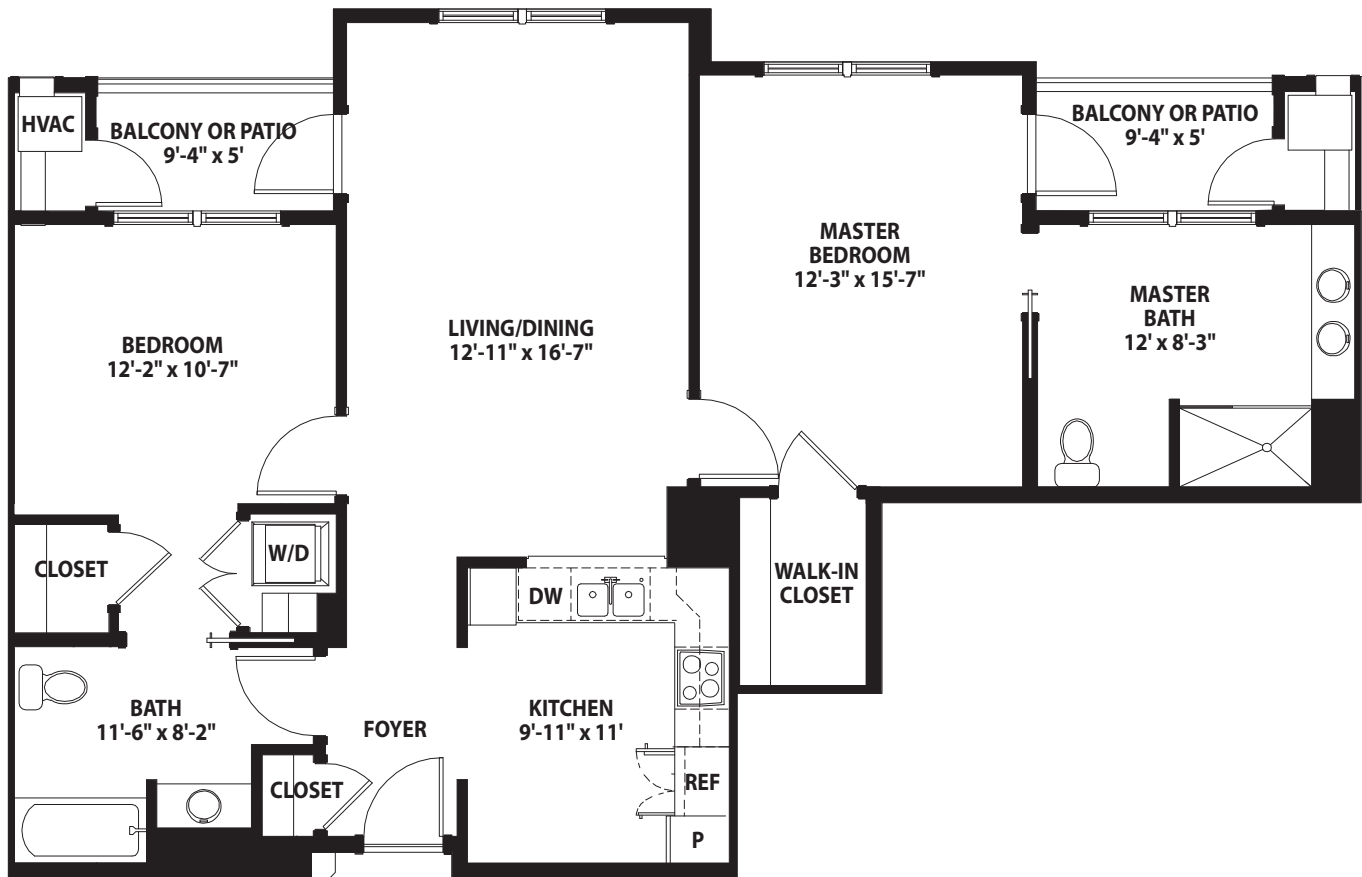

LARKSPUR

TWO-BEDROOM, TWO-BATH
1,182 SQ. FT. + BALCONY OR PATIO

Actual dimensions may vary. Floor plans subject to change.

GreenFields

GENEVA

A Friendship Senior Options Community